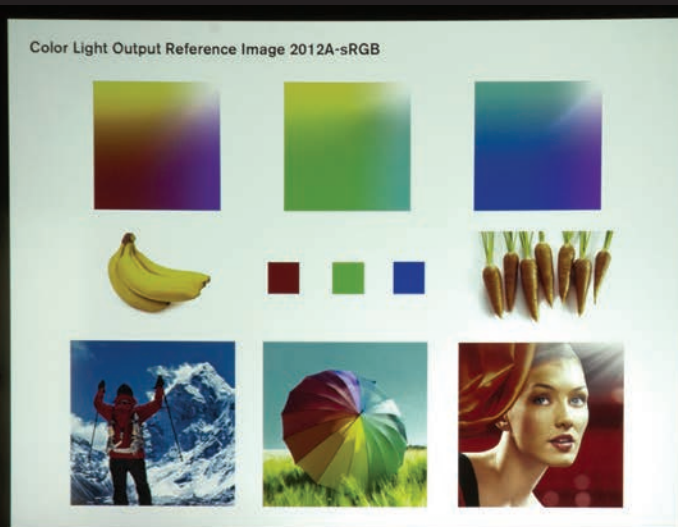

Projector Buyer's Guide to Color Brightness by Model

Projector buyers should proceed with caution.

Derived when presentations consisted of a black font on a white background, the old lumens metric only measures white light. Lumens, or brightness, tells the projector buyer little about the brightness of colors in photos, videos or graphics.

Fortunately, a newer metric gives projector buyers a measurement for the brightness of colors. Color Light Output, or more simply Color Brightness, quantifies the brightness of Red, Green and Blue; the primary colors of light.

The photograph below shows two projectors setup side-by-side, set in their brightest mode. Both offer similar resolution, price and white brightness levels.

The projector on the left exhibits low Color Brightness; only a fraction of its white brightness. The one on the right shows equal amounts of Color and White Brightness. Colors on the right are much brighter, providing more impact.

This document starts with a listing of projectors where the manufacturer specifies both White and Color Brightness. Second is a table containing projectors measured for their Color Brightness level by a 3rd party laboratory because the manufacturer did not specify the color brightness.

Insist on brighter colors. When selecting a projector, consider both the brightness of White as well as the brightness of Color.

Low Color Brightness¹

High Color Brightness

Actual photograph of side by side projected images from an identical signal source.
Both projectors are set to their brightest mode. Testing and photography conducted by Lumita Inc.