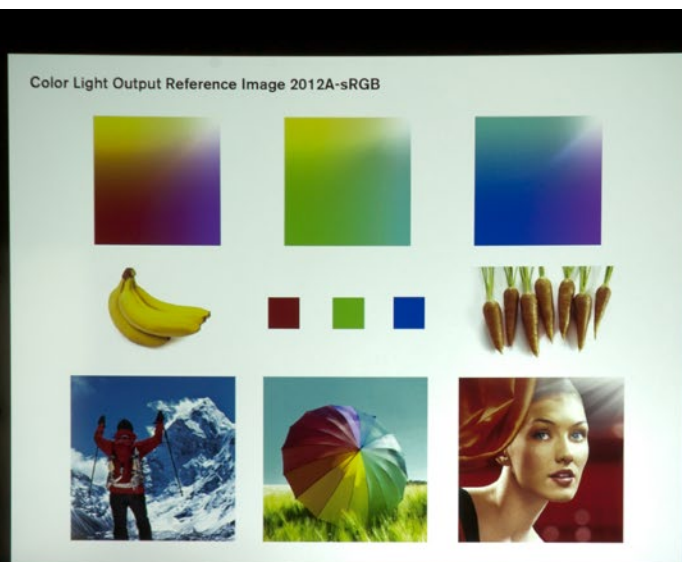

Projector Buyer's Guide to Color Brightness by Model

Projector buyers should proceed with caution.

Derived when presentations consisted of a black font on a white background, the old lumens metric only measures white light. Lumens, or brightness, tells the projector buyer little about the brightness of colors in photos, videos or graphics.

Fortunately, a newer metric gives projector buyers a measurement for the brightness of colors. Color Light Output, or more simply Color Brightness, quantifies the brightness of Red, Green and Blue; the primary colors of light.

The photograph below shows two projectors setup side-by-side, set in their brightest mode. Both offer similar resolution, price and white brightness levels.

The projector on the left exhibits low Color Brightness; only a fraction of its white brightness. The one on the right shows equal amounts of Color and White Brightness. Colors on the right are much brighter, providing more impact.

This document starts with a listing of projectors where the manufacturer specifies both White and Color Brightness. Second is a table containing projectors measured for their Color Brightness level by a 3rd party laboratory because the manufacturer did not specify the color brightness.

Insist on brighter colors. When selecting a projector, consider both the brightness of White as well as the brightness of Color.

Low Color Brightness

High Color Brightness

Actual photograph of side by side projected images from an identical signal source. Both projectors are set to their brightest mode. Testing and photography conducted by Lumita Inc.